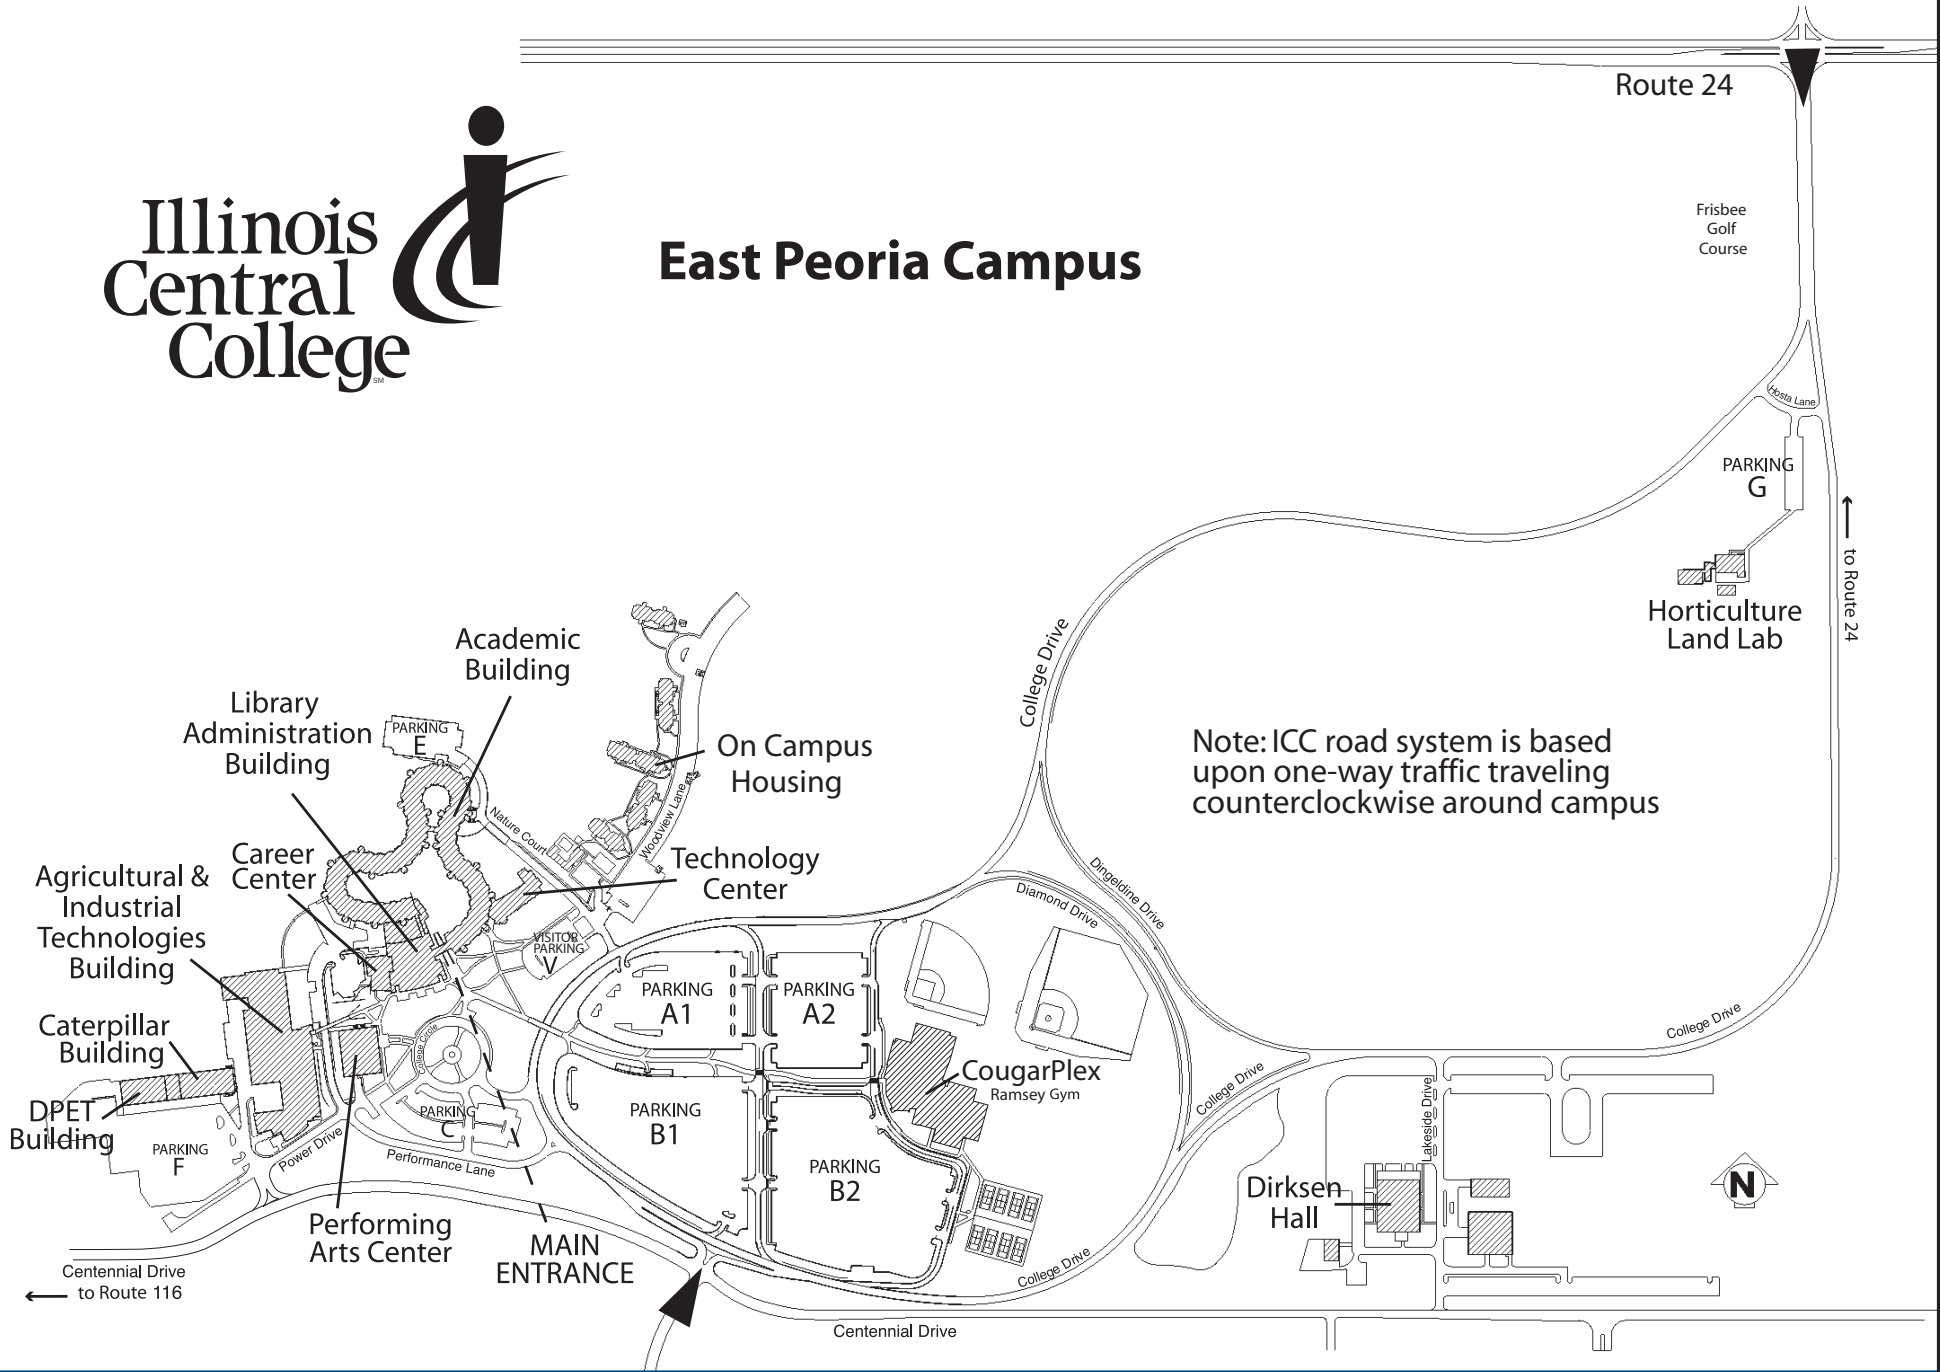

East Peoria Campus

Route 24

Frisbee Golf Course

PARKING G

Horticulture Land Lab

to Route 24

Note: ICC road system is based upon one-way traffic traveling counterclockwise around campus

Centennial Drive to Route 116

MAIN ENTRANCE

Centennial Drive