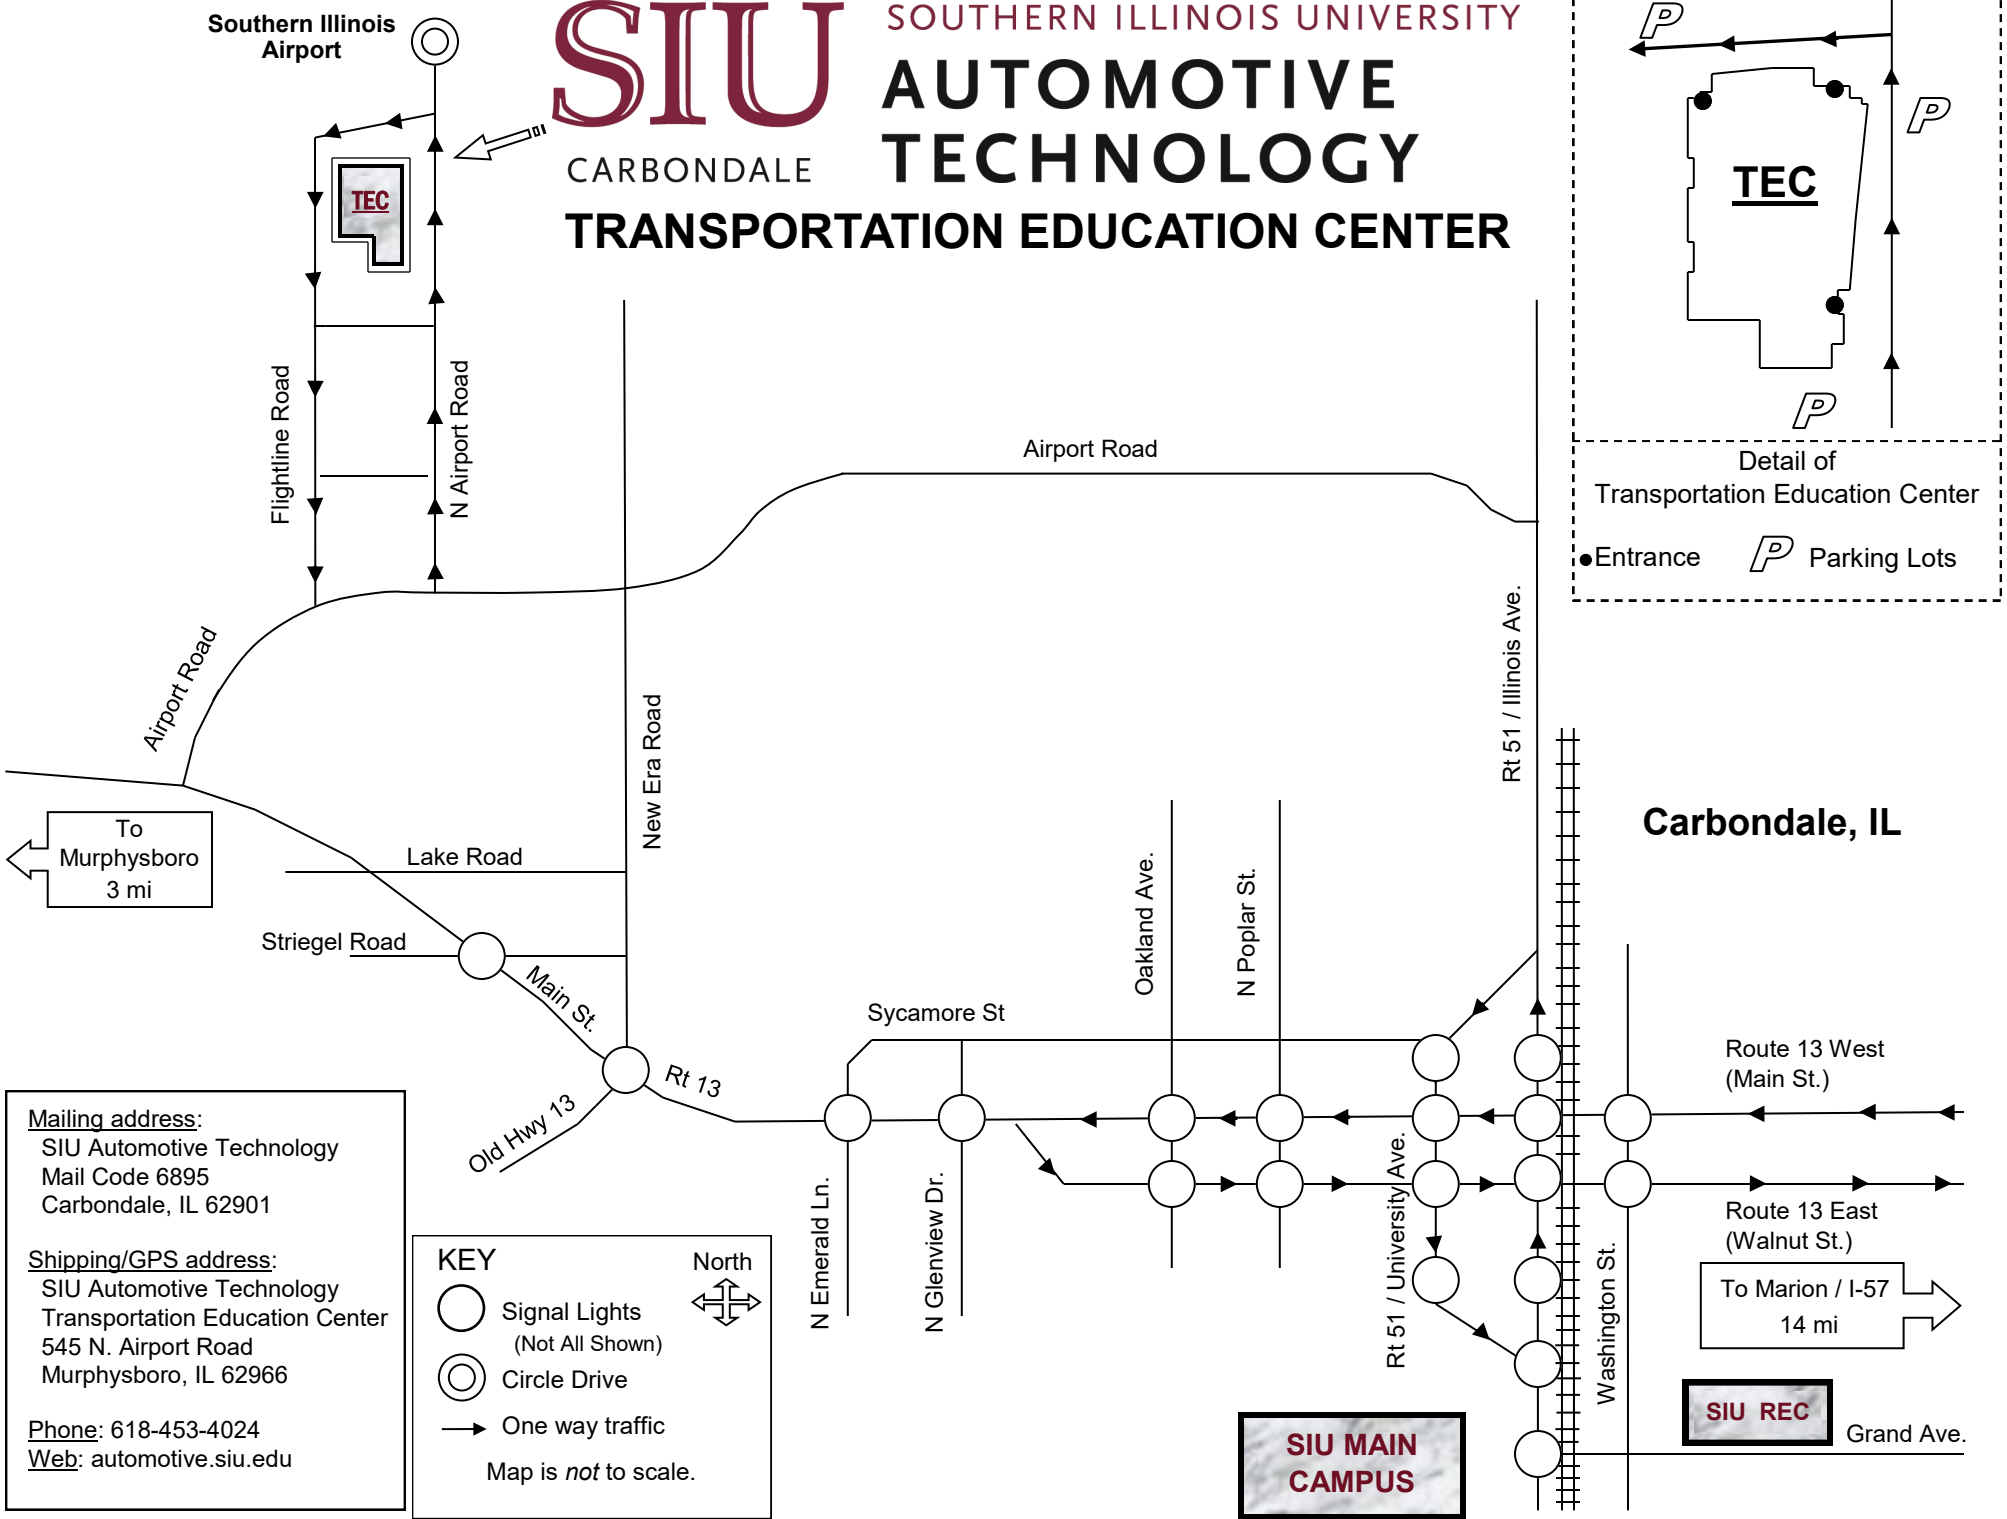

SIU SOUTHERN ILLINOIS UNIVERSITY

AUTOMOTIVE TECHNOLOGY TRANSPORTATION EDUCATION CENTER

CARBONDALE

Mailing address:
 SIU Automotive Technology
 Mail Code 6895
 Carbondale, IL 62901

Shipping/GPS address:
 SIU Automotive Technology
 Transportation Education Center
 545 N. Airport Road
 Murphysboro, IL 62966

Phone: 618-453-4024
Web: automotive.siu.edu

KEY

- Signal Lights (Not All Shown)
- ⊙ Circle Drive
- One way traffic

North

Map is *not* to scale.