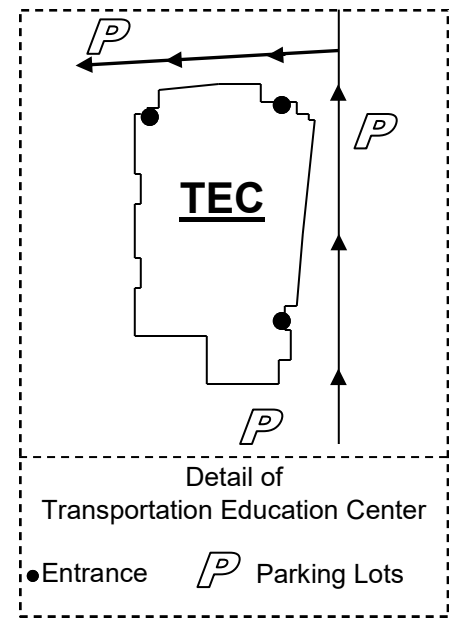

SIU SOUTHERN ILLINOIS UNIVERSITY

AUTOMOTIVE TECHNOLOGY TRANSPORTATION EDUCATION CENTER

CARBONDALE

Mailing address:
 SIU Automotive Technology
 Mail Code 6895
 Carbondale, IL 62901

Shipping/GPS address:
 SIU Automotive Technology
 Transportation Education Center
 545 N. Airport Road
 Murphysboro, IL 62966

Phone: 618-453-4024
Web: automotive.siu.edu

KEY

- Signal Lights (Not All Shown)
- ⊙ Circle Drive
- One way traffic

North

Map is *not* to scale.